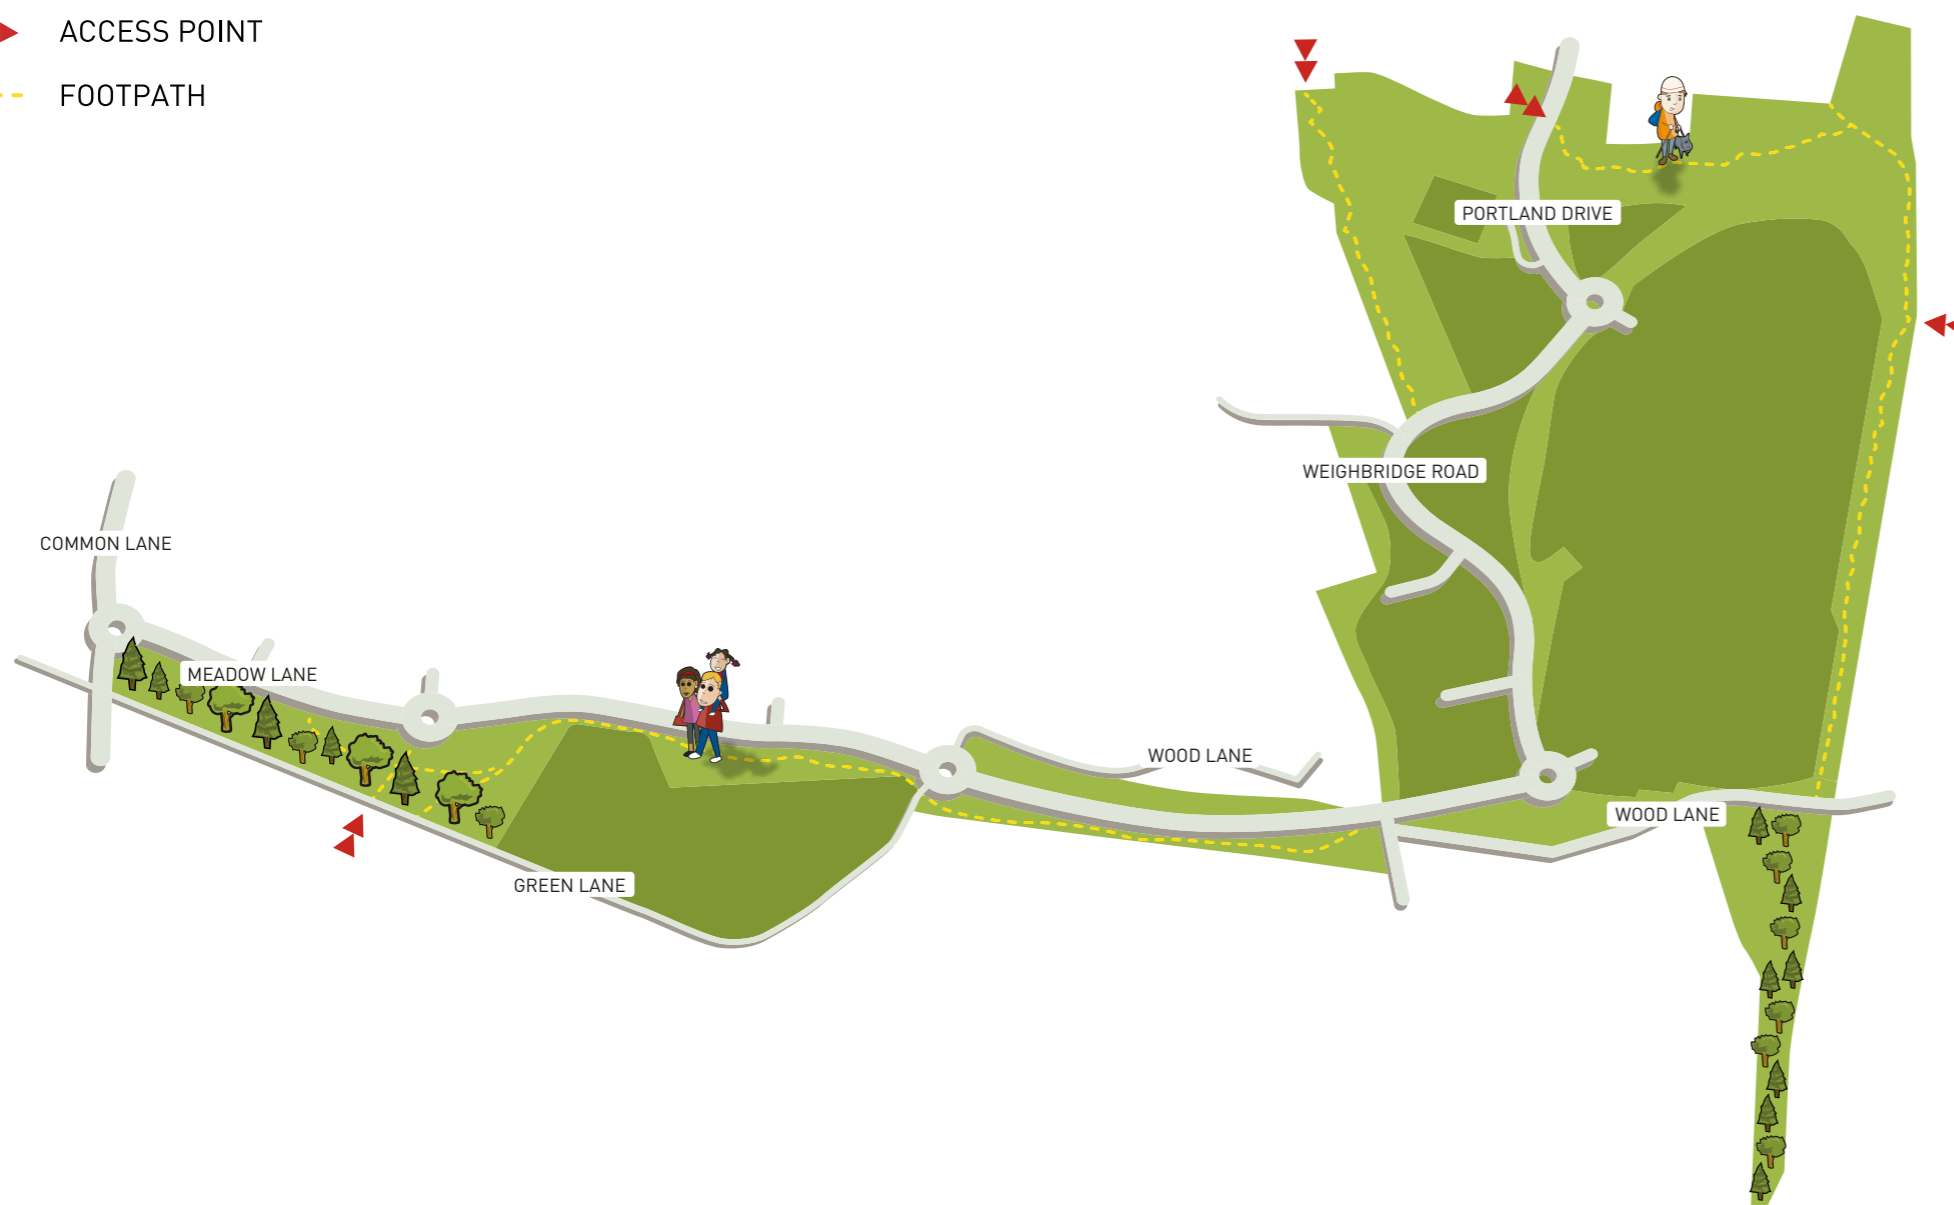

# Brook Park

## North Derbyshire

Woodland Managed by

- ▶▶ ACCESS POINT
- FOOTPATH